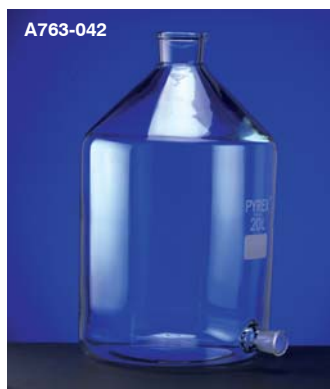

Aspirators

Aa

A763-010

Aspirator Bottles

- Tubular side arm for attachment of 12mm bore flexible tubing
- Unground neck to accept rubber stoppers

Catalogue No	Capacity, ml	Body diameter, mm	Maximum internal neck diameter, mm	Bottle height, mm
A763-006	250	73	18	131
A763-008	500	89	23	163
A763-010	1000	111	28	200
A763-012	2000	138	28	248

Bb

Cc

Dd

Ee

Ff

Gg

A763-042

Aspirator Bottles

- Complies with ISO 4796
- Ground side socket (size 29/32) to accept stopcock assemblies
- Unground top neck to accept rubber stoppers

Catalogue No	Capacity, ml	Body diameter, mm	Maximum internal neck diameter, mm	Bottle height, mm
A763-032	2000	138	28	248
A763-036	5000	181	44	318
A763-038	10000	227	59	398
A763-042	20000	288	59	492